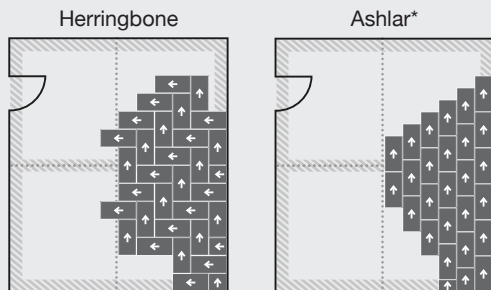

BENTLEY

COLONNADE BCOLO, GOTHIC 802121, 18 IN X 36 IN- RANDOM ASHLAR

BALUSTRAD BBALU, BEAUX ARTS 802116, 18 IN X 36 IN - RANDOM ASHLAR

BALUSTRADO BBALU, MEDITERRANEAN 802117, 18 IN X 36 IN - RANDOM ASHLAR

BALUSTRADETM - LUXURY VINYL TILE

Beaux Arts
802116

Mediterranean
802117

Ornamental
802118

Imperial
802119

Style Numbers

5 mm	BBALU0136V
2.5 mm	BBALU0136U
5 mm Acoustic	BBALUA136V

For complete product specifications, visit bentleymills.com

	LVT 5 mm	LVT 2.5 mm (min. yd. required)	LVT 5 mm Acoustic (min. yd. required)
Tile Size	18 in x 36 in	18 in x 36 in	18 in x 36 in
Gauge Total Thickness	5 mm	2.5 mm	5 mm
Wear Layer Thickness	20 mil	20 mil	20 mil
Install Type	Direct Glue	Direct Glue	Direct Glue

Recommended Installation Methods

*For Random Ashlar installations, the stagger must not be less than 12 inches.

Colors may vary slightly between production runs. The printed images may not be an accurate reproduction of the product's actual colorways. We strive to offer an authentic representation, but images may vary according to press run and location lighting. These images are intended as a guide only. If you would like a sample of this product, please call Customer Care at 800.423.4709.